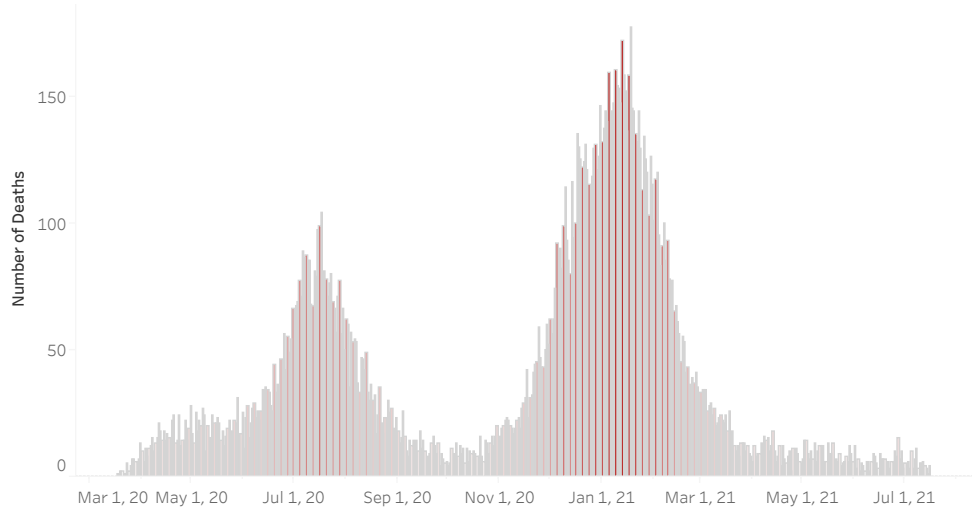

COVID-19 Deaths (total)

18,127

New COVID-19 Deaths Reported Today

10

Hover over the icon to get more information on the data in this dashboard.

COVID-19 Deaths by County

Data will not be shown for counties with fewer than three deaths.

© Mapbox © OSM

COVID-19 Deaths by Date of Death

Recent deaths may not be reported yet. Cases missing the date of death are excluded from the graph above, but are included in all other numbers.

COVID-19 Deaths by Gender