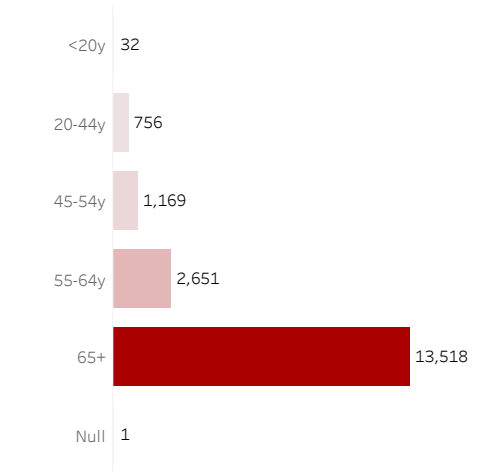

COVID-19 Deaths (total)

18,127

New COVID-19 Deaths Reported Today

10

Hover over the icon to get more information on the data in this dashboard.

COVID-19 Deaths by County

Data will not be shown for counties with fewer than three deaths.

© Mapbox © OSM

COVID-19 Deaths by Date of Death

Recent deaths may not be reported yet. Cases missing the date of death are excluded from the graph above, but are included in all other numbers.

COVID-19 Deaths by Gender

COVID-19 Deaths by Age Group

COVID-19 Deaths by Race/Ethnicity

Date Updated: 7/21/2021